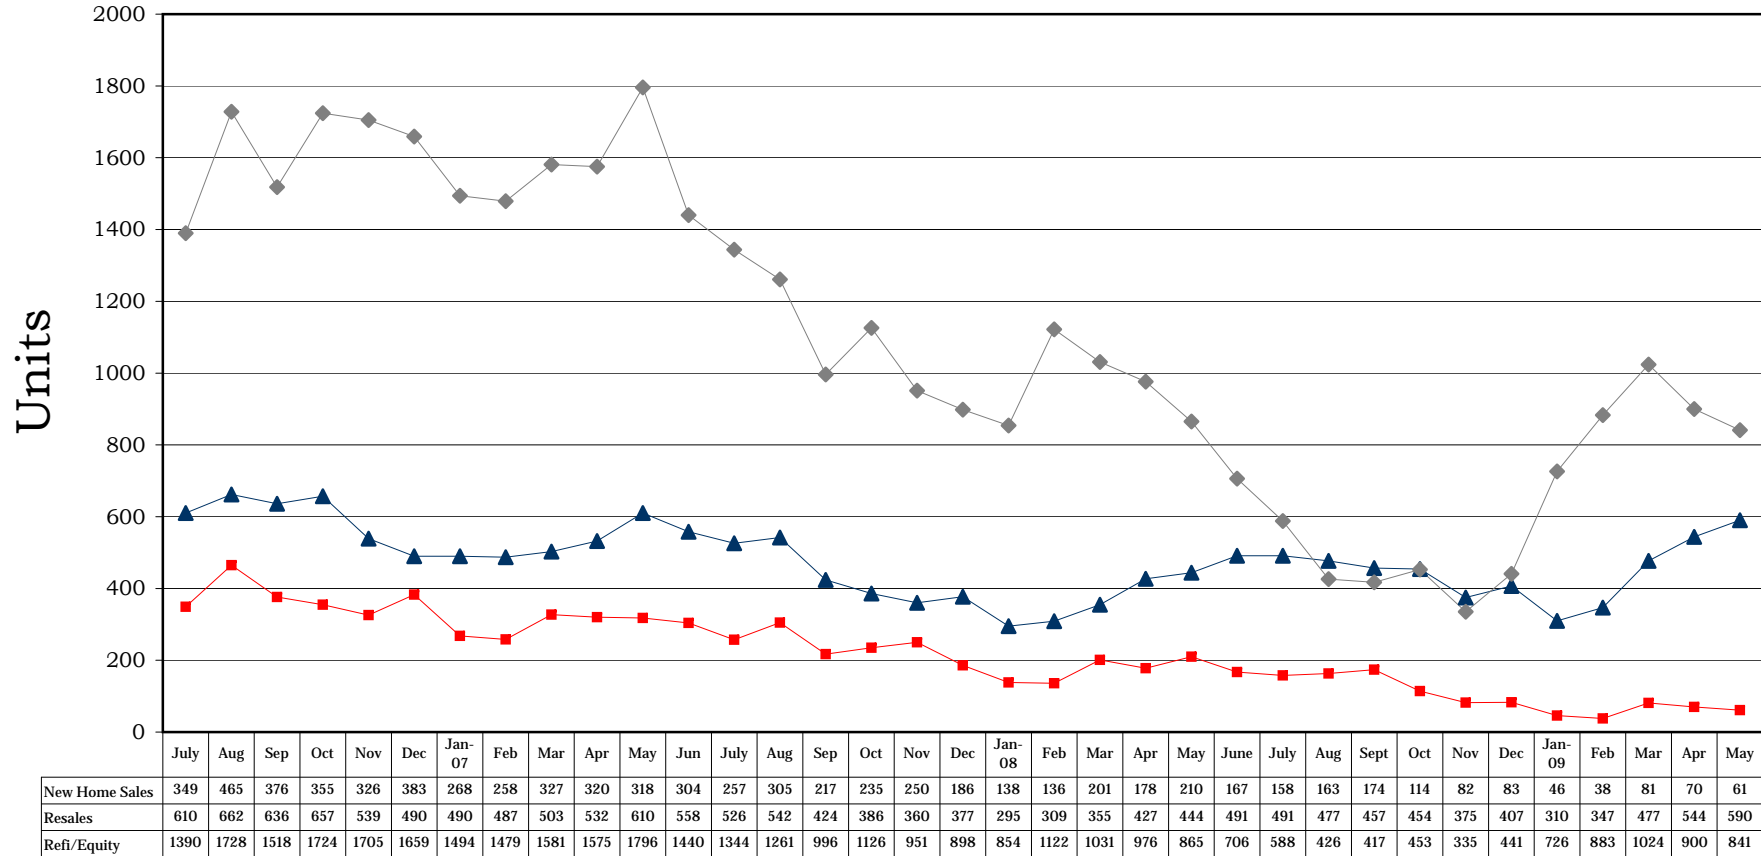

Washoe County Insured Recording Statistics July 2006 - May 2009 Resale/NewHome/Refinance Trend

*Source: Dataquik Information Systems. Ticor does not guarantee the accuracy of this data. This is for informational purposes only and is intended to view the general market trend in Washoe County.